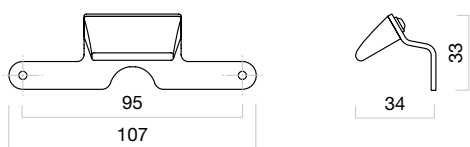

License plate support light (with bracket)

PATENT® (E)

■
EE091B