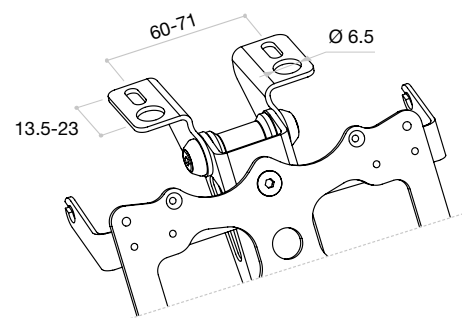

¹ Tail unit included.
² Rear Light Included.
³ OEM indicator light brackets included.
⁵ The Rizoma License Plate Support PT317B contains only the USA plate holder.
⁶ Compatible with side bags.
⁷ Cable Kit EE109-01 for marker lights FR155 included.
⁸ For conformity to EURO 4 legislation, lateral reflector kit EE400H is required.
⁹ To fit the OEM indicators the adapter FR425B is required.
¹⁰ To fit the OEM indicators the adapter FR426B is required. The chain tensioners are included.
¹¹ Attention, to mount the PT665 it's required to remove the rear OEM fender.

USA VERSION
Each kit includes a USA size plate holder.

Universal license plate support

PATENT® EEC ABE

Type	■
Universal	PT061B

The universal license plate holder offers the outstanding performance of all RIZOMA products. With its adjustable mounting plates, it is easy to mount to a wide range of makes and models. With a range of angle and extension adjustment, it is equipped with a reflector and the latest SMD LED lights, for full compliance with European legal requirements. Our license plate support kit includes: License plate support light, Reflector, 157x157 mm support, 146x69.5 mm support, Indicator light supports. The License plate light can be replaced with Rizoma Rear Light (code EE130B), which can be purchased separately, and integrates license plate light and rear light. The Universal License Plate Support complies with cases where a specific item dedicated to your motorcycle model has not been developed. We suggest to always check the dimensions and the technical drawing before purchasing. Provided with ABE certification.

Universal license plate support "BASIC"

PATENT® EEC

Type	■
Universal "BASIC"	PT062B

This cutdown version is not equipped with a reflector or light, for situations in which they are not legally required or the bike is already fitted with them. Our license plate support kit includes: 146x69.5 mm support, Indicator light supports.