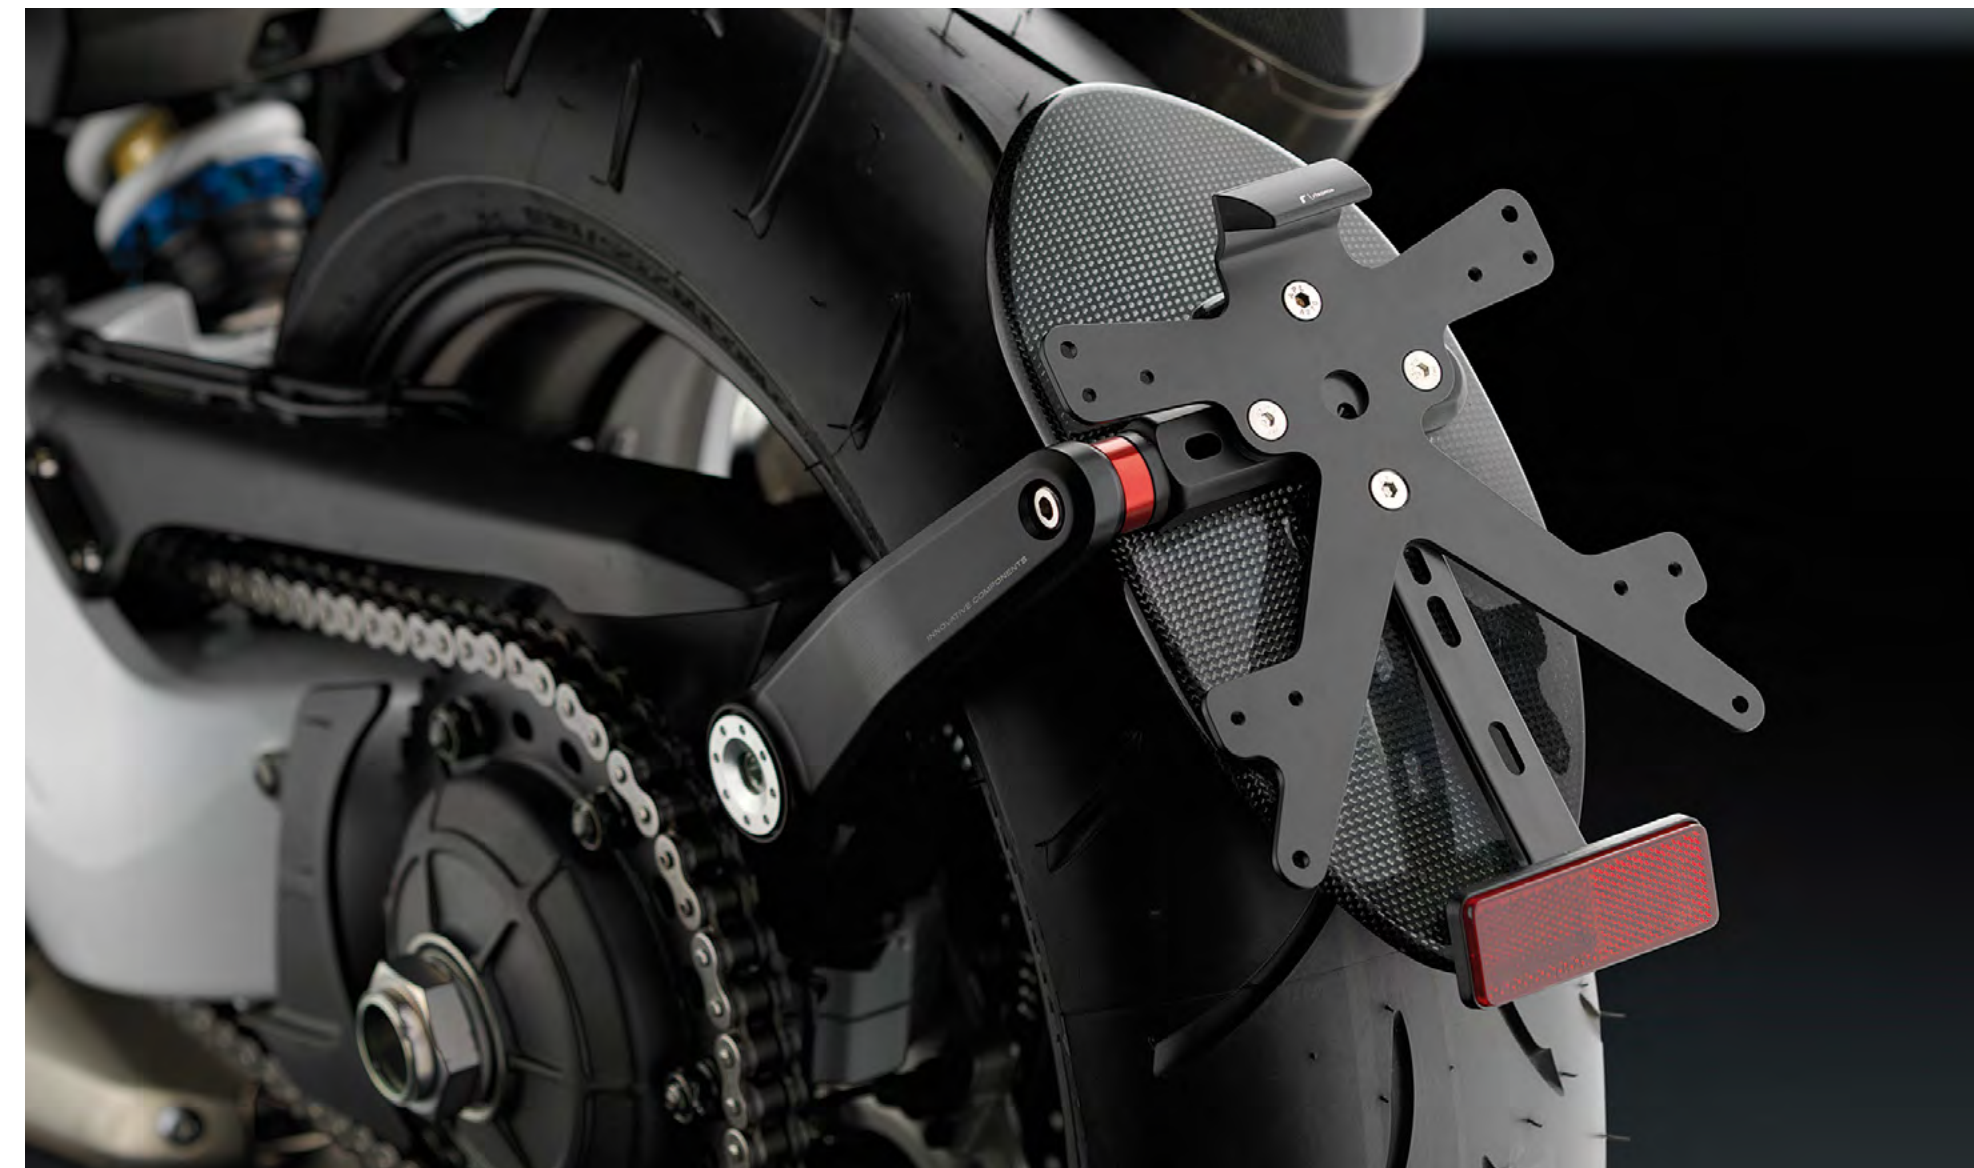

PATENT® EEC ABE

The KIT includes

The Rizoma "SIDE ARM" License plate Supports are compatible with the Rizoma Carbon rear fender ZDM098K.

¹ Not compatible with OEM Indicator Light.

PT565B

OUTSIDE

License plate arm support kit long