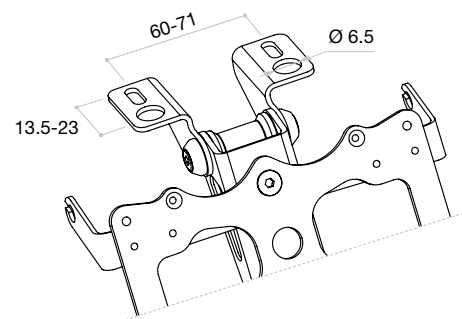

¹ Tail unit included.
² Rear Light Included.
³ OEM indicator light brackets included.
⁵ The Rizoma License Plate Support PT317B contains only the USA plate holder.
⁶ Compatible with side bags.
⁷ Cable Kit EE109-01 for marker lights FR155 included.
⁸ For conformity to EURO 4 legislation, lateral reflector kit EE400H is required.
⁹ To fit the OEM indicators the adapter FR425B is required.
¹⁰ To fit the OEM indicators the adapter FR426B is required. The chain tensioners are included.
¹¹ Attention, to mount the PT665 it's required to remove the rear OEM fender.

Universal license plate support "BASIC"

PATENT® EEC

Type	■
Universal "BASIC"	PT062B

This cutdown version is not equipped with a reflector or light, for situations in which they are not legally required or the bike is already fitted with them. Our license plate support kit includes: 146x69.5 mm support, Indicator light supports.

License plate

Brand	Model	Year	■	Dimensions
HARLEY-DAVIDSON®	All	All	PT081B	100x162 mm
HARLEY-DAVIDSON®	All	All	PT082B	173x173 mm
HARLEY-DAVIDSON®	All	All	PT083B	186x146 mm
HARLEY-DAVIDSON®	All	All	PT086B	180x200 mm