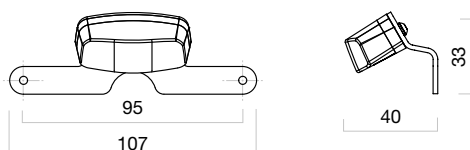

License plate

Brand	Model	Year	■	Dimensions
HARLEY-DAVIDSON®	All	All	PT081B	100x162 mm
HARLEY-DAVIDSON®	All	All	PT082B	173x173 mm
HARLEY-DAVIDSON®	All	All	PT083B	186x146 mm
HARLEY-DAVIDSON®	All	All	PT086B	180x200 mm

Our kit includes: license plate light and reflector kit.
 Compatible with License plate support kit "OUTSIDE" only.

PT081B

License plate support light (with bracket)

PATENT® (E)

■
EE091B

Rear Light with License Plate and Stop Lights